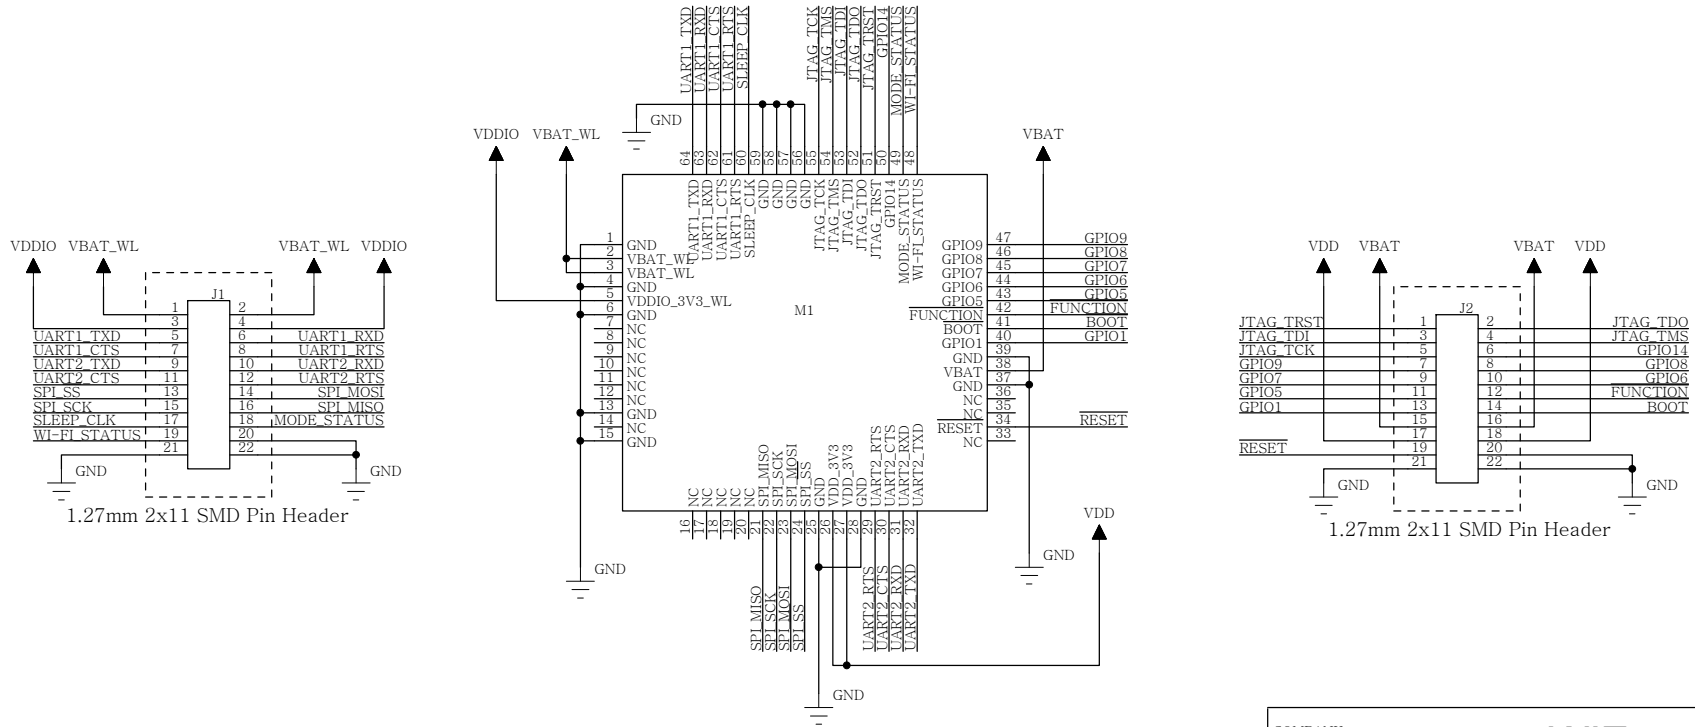

C

C

B

B

A

A

COMPANY:				WIZnet			
TITLE:				WizFi250 Interface Board			
CODE:	SIZE:	DRAWING NO:		REV:			
	B						
SCALE:	CHECKED DATE:	SHEET: OF 1 1					