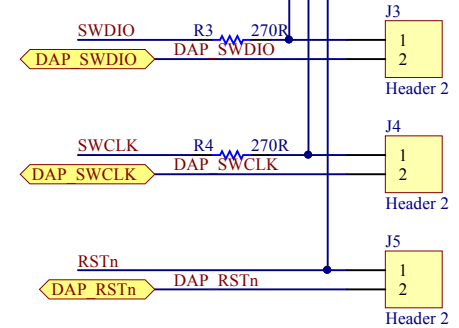

WIZwiki W7500 Blockdiagram

Title			<b>WIZwiki-W7500</b>		
Size	Number	Revision			
A4	<b>Blockdiagram</b>	<b>V1.1</b>			
Date:	2015-05-22	Sheet of			
File:	D:\01.Work\...\00_Blockdiagram.SchDoc		Drawn By:		

Title		
<b>WIZwiki-W7500</b>		
Size	Number	Revision
A4	<b>W7500</b>	<b>V1.1</b>
Date:	2015-05-22	Sheet of
File:	D:\01.Work\..01_W7500.SchDoc	Drawn By:

Title			
<b>WIZwiki-W7500</b>			
Size	Number	Revision	
A4	<b>CMSIS-DAP</b>	<b>V1.1</b>	
Date:	2015-05-22	Sheet of	
File:	D:\01.Work\..02_CMSIS-DAP.SchDoc	Drawn By:	