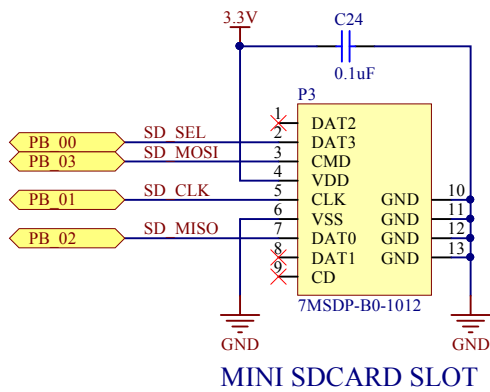

WIZwiki W7500 Blockdiagram

Title			<b>WIZwiki-W7500</b>		
Size	Number	Revision			
A4	<b>Blockdiagram</b>	<b>V1.1</b>			
Date:	2015-05-22	Sheet of			
File:	D:\01.Work\...\00_Blockdiagram.SchDoc		Drawn By:		

Title		
<b>WIZwiki-W7500</b>		
Size	Number	Revision
A4	<b>W7500</b>	<b>V1.1</b>
Date:	2015-05-22	Sheet of
File:	D:\01.Work\..01_W7500.SchDoc	Drawn By:

Title			
<b>WIZwiki-W7500</b>			
Size	Number	Revision	
A4	<b>CMSIS-DAP</b>	<b>V1.1</b>	
Date:	2015-05-22	Sheet of	
File:	D:\01.Work\..02_CMSIS-DAP.SchDoc	Drawn By:	

Title		
<b>WIZwiki-W7500</b>		
Size	Number	Revision
A4	IP101GA	V1.1
Date:	2015-05-22	Sheet of
File:	D:\01.Work\..03_IP101GA.SchDoc	Drawn By:

Title			
<b>WIZwiki-W7500</b>			
Size	Number	Revision	
A4	ETC	V1.1	
Date:	2015-05-22	Sheet of	
File:	D:\01.Work\..04_ETC.SchDoc	Drawn By:	