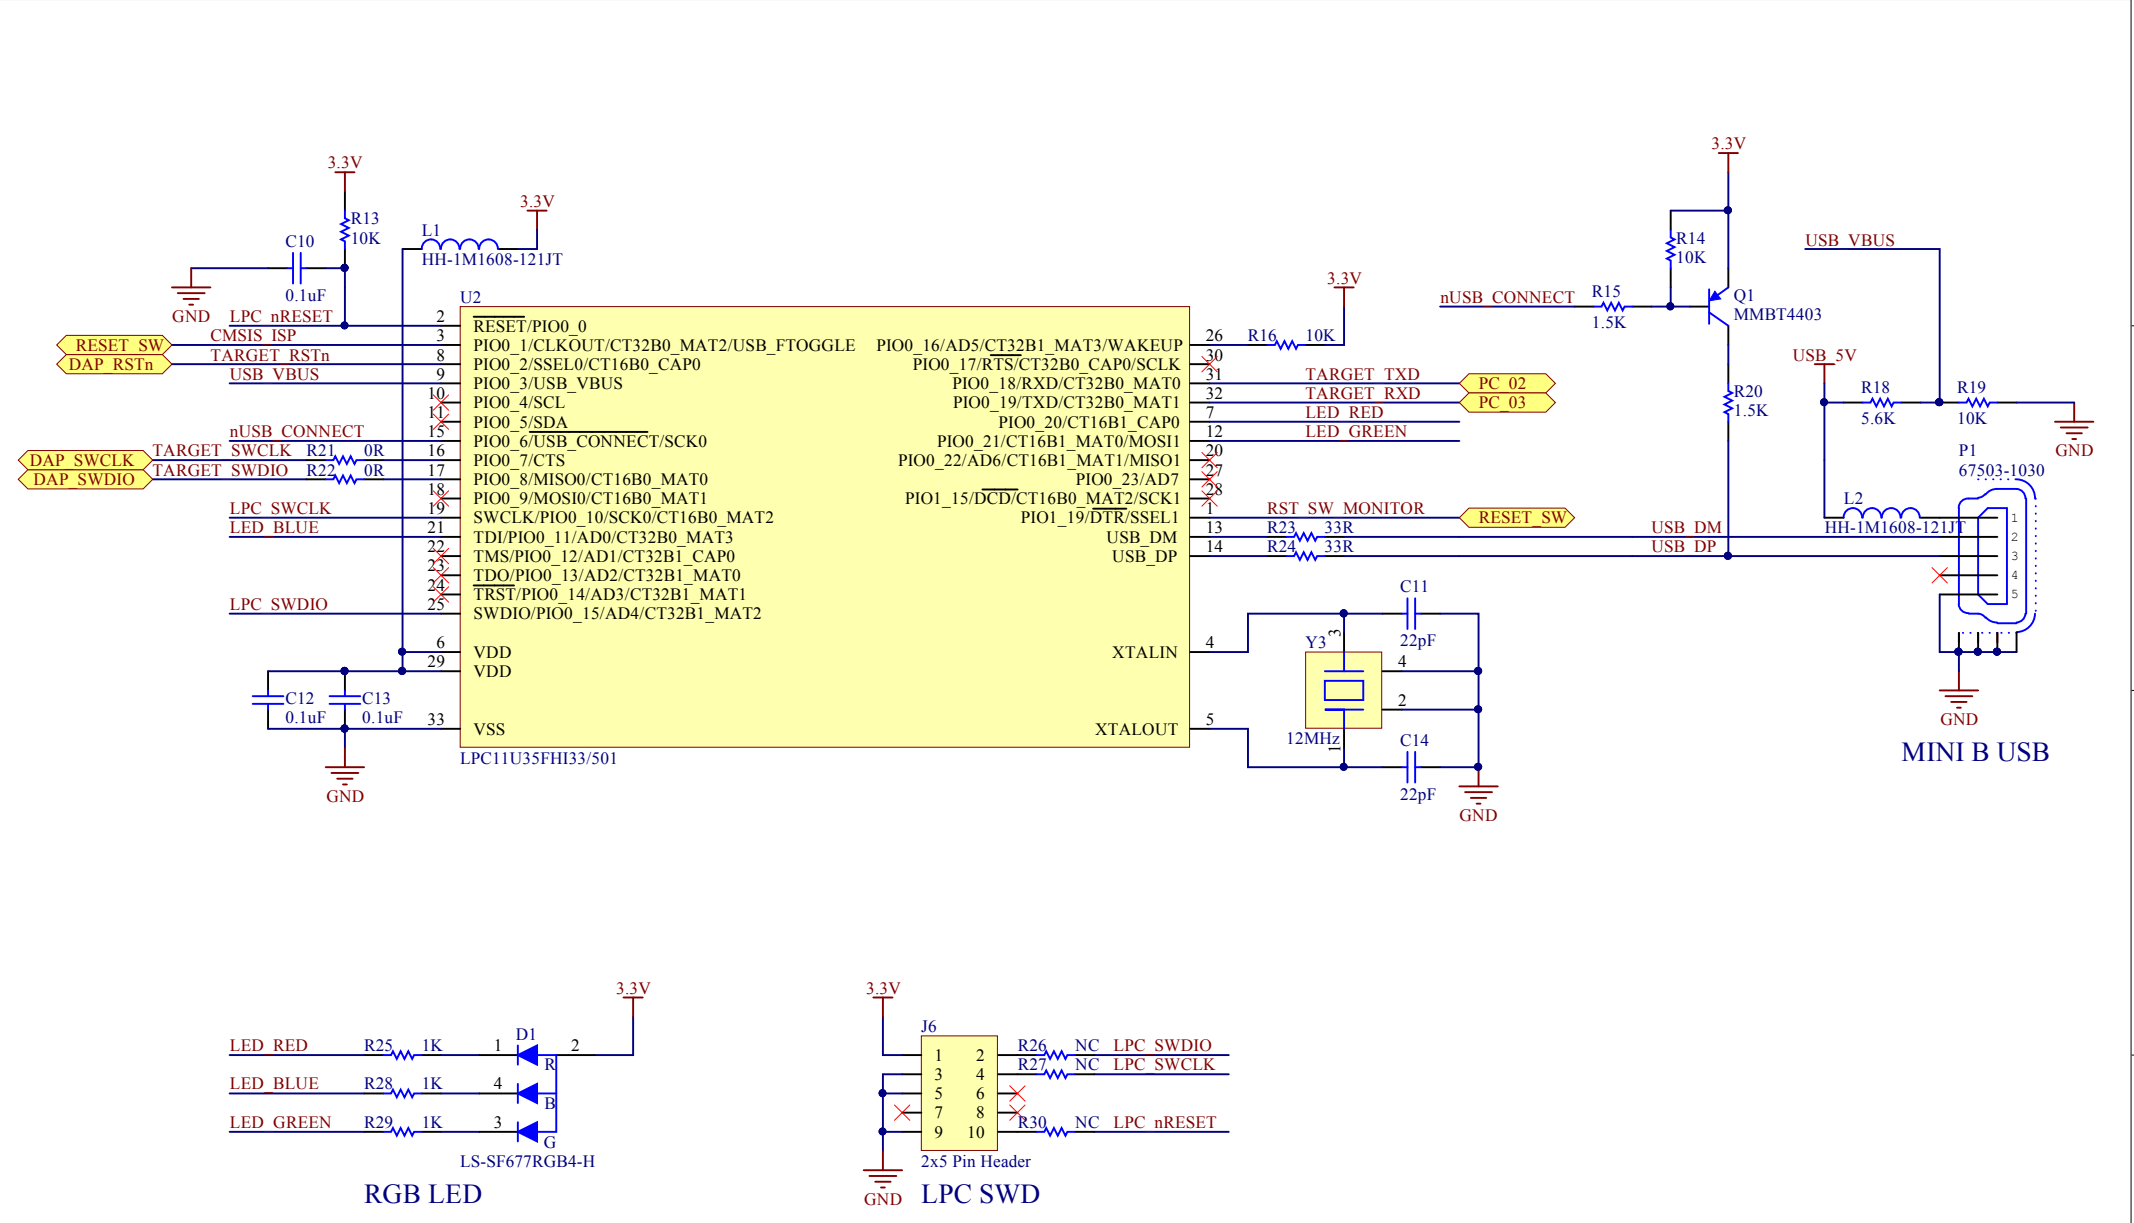

WIZwiki W7500 Blockdiagram

Title			<b>WIZwiki-W7500</b>		
Size	Number	Revision			
A4	<b>Blockdiagram</b>	<b>V1.1</b>			
Date:	2015-05-22	Sheet of			
File:	D:\01.Work\...\00_Blockdiagram.SchDoc		Drawn By:		

Title		
<b>WIZwiki-W7500</b>		
Size	Number	Revision
A4	<b>W7500</b>	<b>V1.1</b>
Date:	2015-05-22	Sheet of
File:	D:\01.Work\..01_W7500.SchDoc	Drawn By:

Title			
<b>WIZwiki-W7500</b>			
Size	Number	Revision	
A4	<b>CMSIS-DAP</b>	<b>V1.1</b>	
Date:	2015-05-22	Sheet of	
File:	D:\01.Work\..02_CMSIS-DAP.SchDoc	Drawn By:	

Title		
<b>WIZwiki-W7500</b>		
Size	Number	Revision
A4	IP101GA	V1.1
Date:	2015-05-22	Sheet of
File:	D:\01.Work\..03_IP101GA.SchDoc	Drawn By:

Title			
<b>WIZwiki-W7500</b>			
Size	Number	Revision	
A4	ETC	V1.1	
Date:	2015-05-22	Sheet of	
File:	D:\01.Work\..04_ETC.SchDoc	Drawn By:	