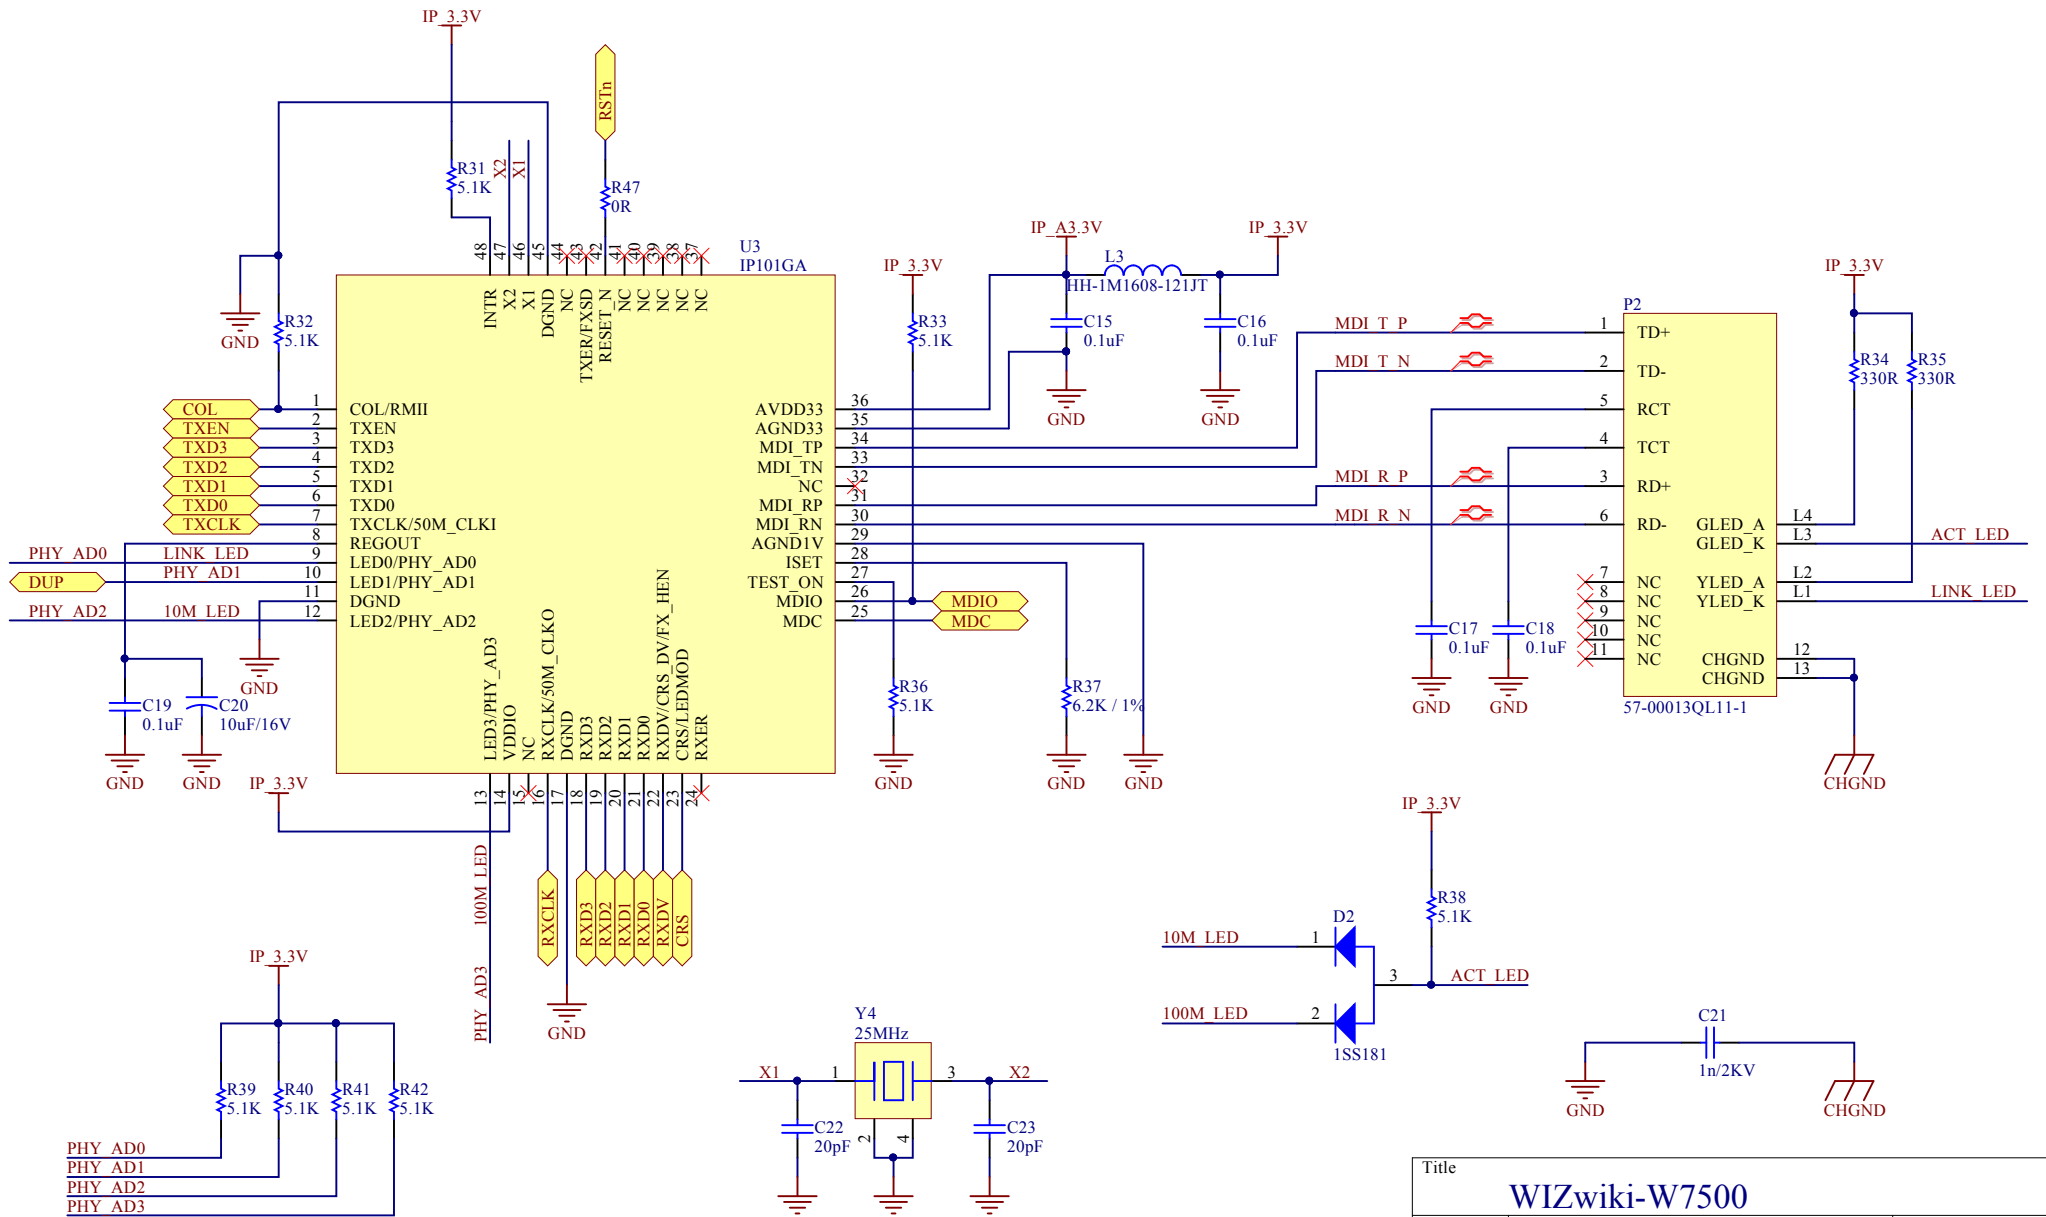

WIZwiki W7500 Blockdiagram

Title			<b>WIZwiki-W7500</b>		
Size	Number	Revision			
A4	<b>Blockdiagram</b>	<b>V1.1</b>			
Date:	2015-05-22	Sheet of			
File:	D:\01.Work\...\00_Blockdiagram.SchDoc		Drawn By:		

Title		
<b>WIZwiki-W7500</b>		
Size	Number	Revision
A4	<b>W7500</b>	<b>V1.1</b>
Date:	2015-05-22	Sheet of
File:	D:\01.Work\..01_W7500.SchDoc	Drawn By:

Title			
<b>WIZwiki-W7500</b>			
Size	Number	Revision	
A4	<b>CMSIS-DAP</b>	<b>V1.1</b>	
Date:	2015-05-22	Sheet of	
File:	D:\01.Work\..02_CMSIS-DAP.SchDoc	Drawn By:	

Title		
<b>WIZwiki-W7500</b>		
Size	Number	Revision
A4	IP101GA	V1.1
Date:	2015-05-22	Sheet of
File:	D:\01.Work\..03_IP101GA.SchDoc	Drawn By:

Title			
<b>WIZwiki-W7500</b>			
Size	Number	Revision	
A4	ETC	V1.1	
Date:	2015-05-22	Sheet of	
File:	D:\01.Work\..04_ETC.SchDoc	Drawn By:	