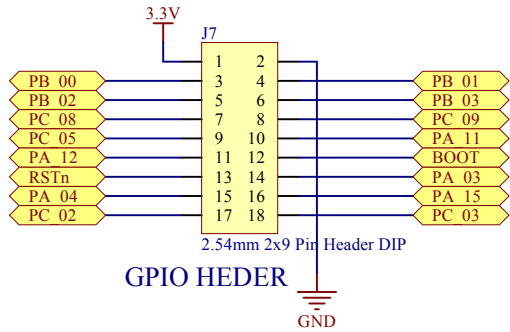

Title			
WIZwiki-W7500			
Size	Number	Revision	
A4	ETC	V1.1	
Date:	2015-05-22	Sheet of	
File:	D:\01.Work\..04_ETC.SchDoc	Drawn By: