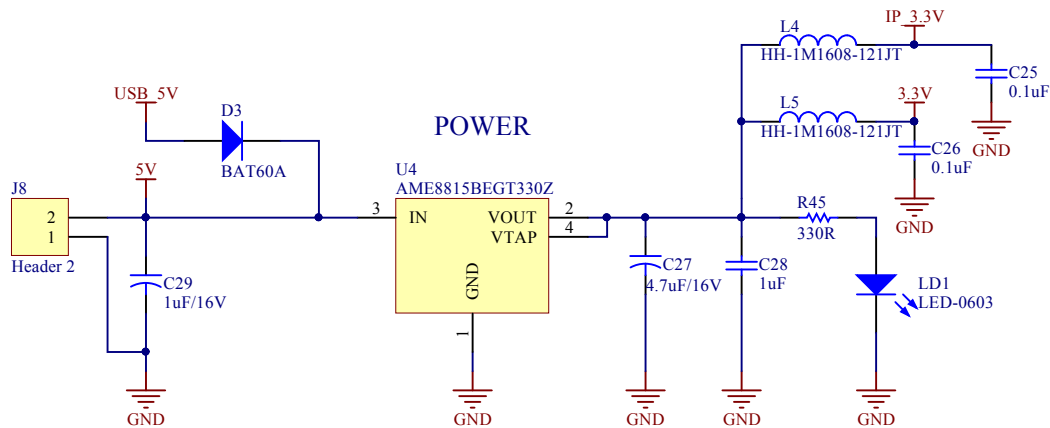

Title			
WIZwiki-W7500			
Size	Number	Revision	
A4	ETC	V1.1	
Date:	2015-05-22	Sheet of	
File:	D:\01.Work\..04_ETC.SchDoc	Drawn By: