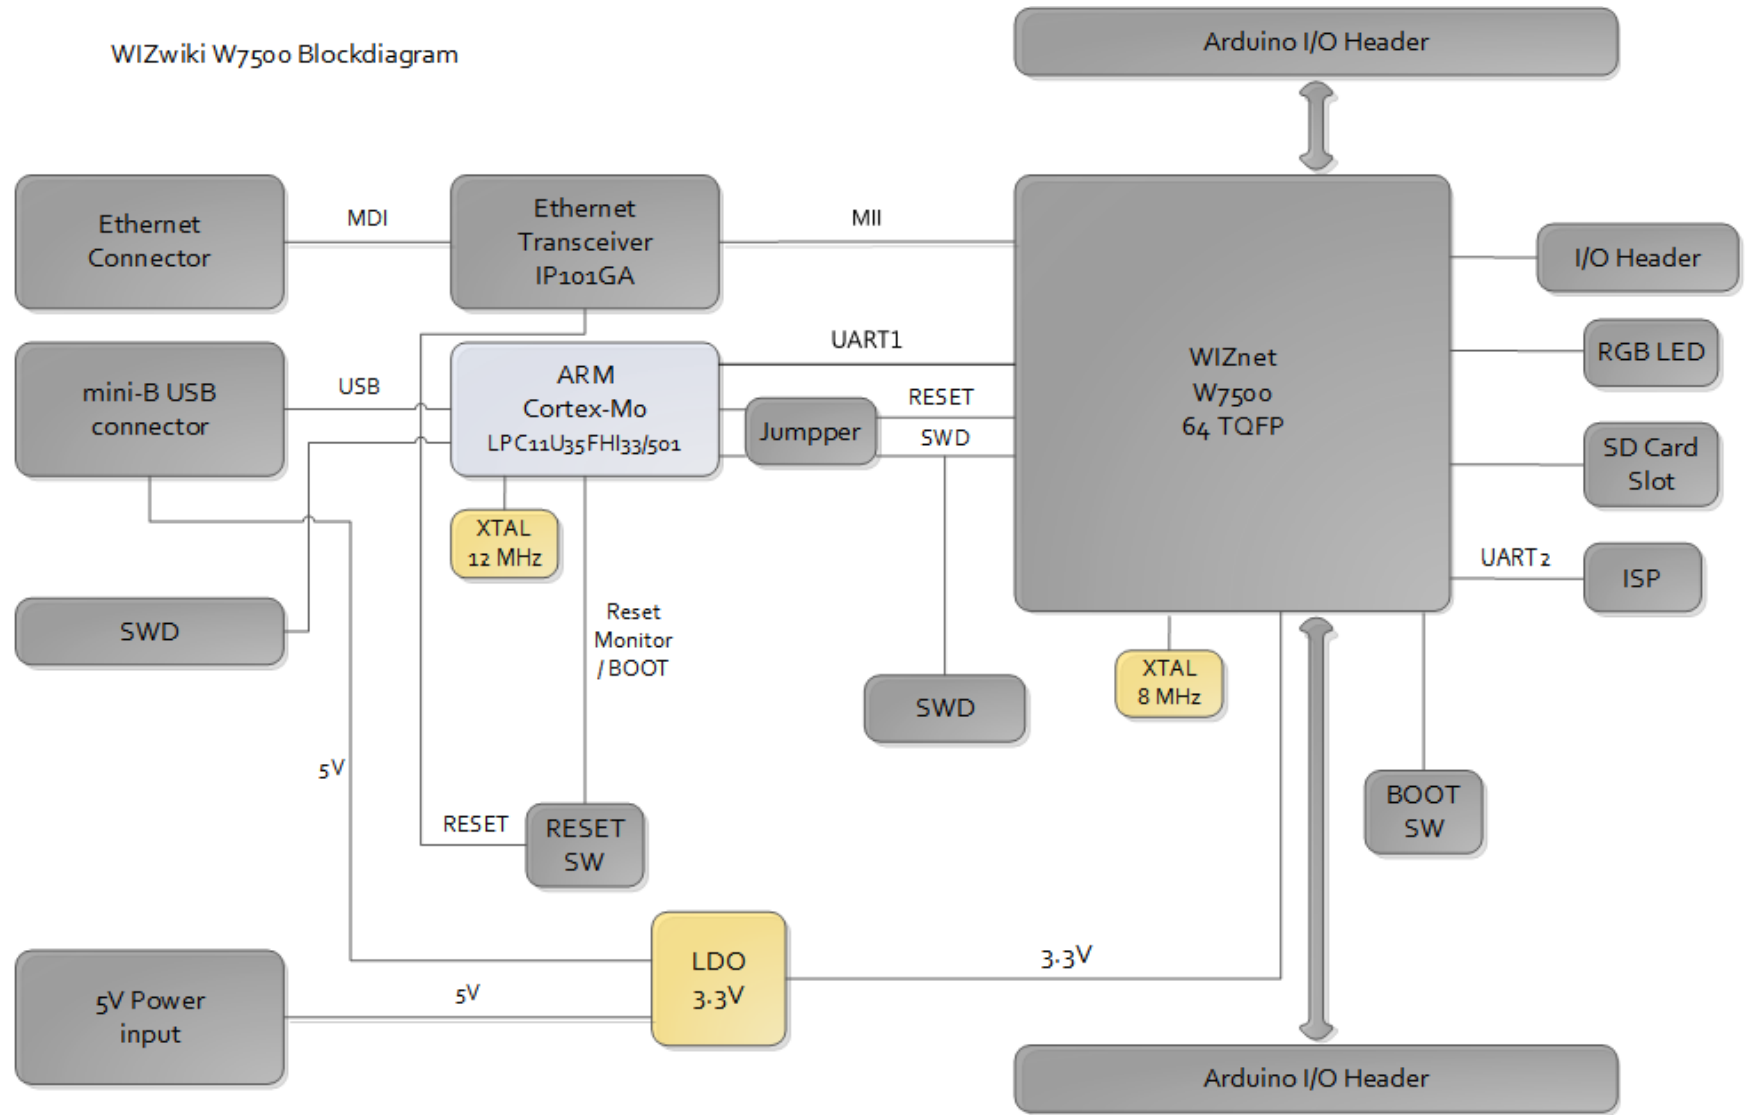

WIZwiki W7500 Blockdiagram

Title			<b>WIZwiki-W7500</b>		
Size	Number	Revision			
A4	<b>Blockdiagram</b>	<b>V1.1</b>			
Date:	2015-05-22	Sheet of			
File:	D:\01.Work\...\00_Blockdiagram.SchDoc		Drawn By:		