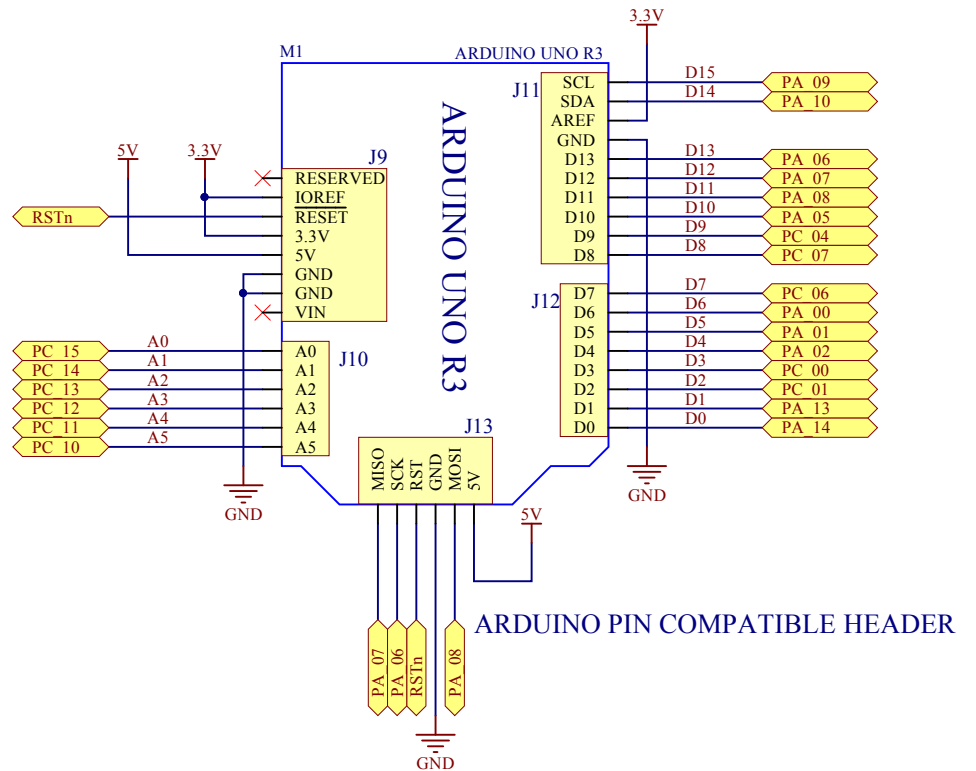

WIZwiki W7500 Blockdiagram

Title			<b>WIZwiki-W7500</b>		
Size	Number	Revision			
A4	<b>Blockdiagram</b>	<b>V1.1</b>			
Date:	2015-05-22	Sheet of			
File:	D:\01.Work\...\00_Blockdiagram.SchDoc		Drawn By:		

Title		
<b>WIZwiki-W7500</b>		
Size	Number	Revision
A4	<b>W7500</b>	<b>V1.1</b>
Date:	2015-05-22	Sheet of
File:	D:\01.Work\..01_W7500.SchDoc	Drawn By:

Title			
<b>WIZwiki-W7500</b>			
Size	Number	Revision	
A4	<b>CMSIS-DAP</b>	<b>V1.1</b>	
Date:	2015-05-22	Sheet of	
File:	D:\01.Work\..02_CMSIS-DAP.SchDoc	Drawn By:	

Title		
<b>WIZwiki-W7500</b>		
Size	Number	Revision
A4	IP101GA	V1.1
Date:	2015-05-22	Sheet of
File:	D:\01.Work\..03_IP101GA.SchDoc	Drawn By:

Title			
<b>WIZwiki-W7500</b>			
Size	Number	Revision	
A4	ETC	V1.1	
Date:	2015-05-22	Sheet of	
File:	D:\01.Work\..04_ETC.SchDoc	Drawn By:	