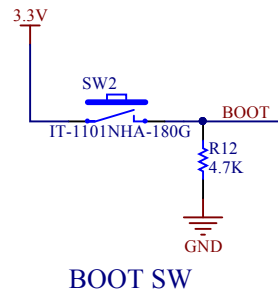

WIZwiki W7500 Blockdiagram

Title			<b>WIZwiki-W7500</b>		
Size	Number	Revision			
A4	<b>Blockdiagram</b>	<b>V1.1</b>			
Date:	2015-05-22	Sheet of			
File:	D:\01.Work\...\00_Blockdiagram.SchDoc		Drawn By:		