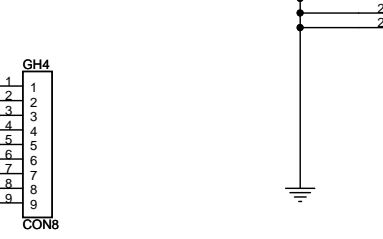

Title		
WIZ-Embedded WebServer : Main MCU		
Size	Document Number	Rev
B	http://www.wiznet.co.kr	0.1
Date:	Thursday, October 09, 2008	Sheet 1 of 2

Title		
WIZ-Embedded WebServer : Network W5300		
Size	Document Number	Rev
B	http://wiznet.co.kr	0.2
Date:	Thursday, October 09, 2008	Sheet 2 of 2