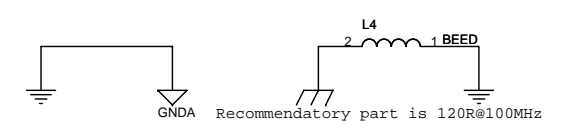

Title		
WIZ-Embedded WebServer : Main MCU		
Size	Document Number	Rev
B	http://www.wiznet.co.kr	0.1
Date:	Thursday, October 09, 2008	Sheet 1 of 2

Title		
WIZ-Embedded WebServer : Network W5300		
Size	Document Number	Rev
B	http://wiznet.co.kr	0.2
Date:	Thursday, October 09, 2008	Sheet 2 of 2