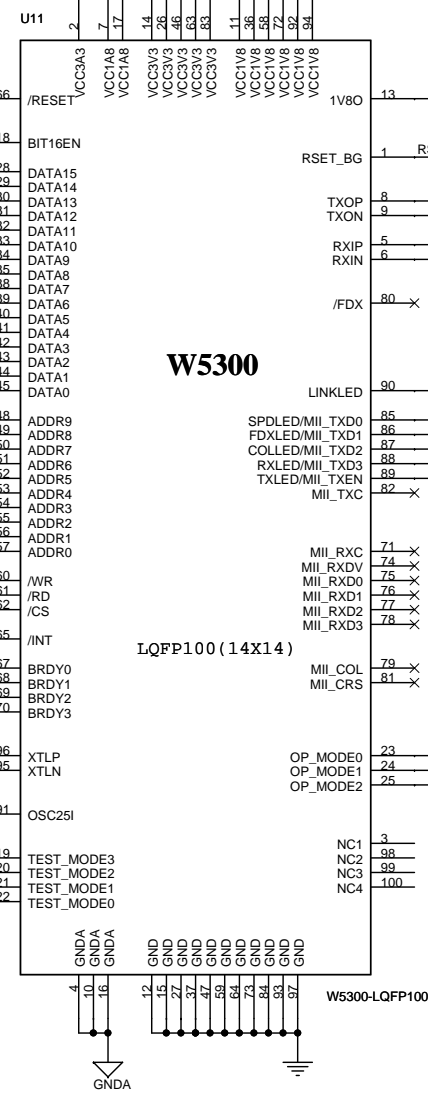

Title		
WIZ-Embedded WebServer : Main MCU		
Size	Document Number	Rev
B	http://www.wiznet.co.kr	0.1
Date:	Thursday, October 09, 2008	Sheet 1 of 2

Title		
WIZ-Embedded WebServer : Network W5300		
Size	Document Number	Rev
B	http://wiznet.co.kr	0.2
Date:	Thursday, October 09, 2008	Sheet 2 of 2