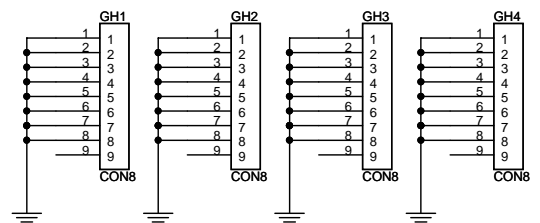

Title		
WIZ-Embedded WebServer : Main MCU		
Size	Document Number	Rev
B	http://www.wiznet.co.kr	0.1
Date:	Thursday, October 09, 2008	Sheet 1 of 2

Title		
WIZ-Embedded WebServer : Network W5300		
Size	Document Number	Rev
B	http://wiznet.co.kr	0.2
Date:	Thursday, October 09, 2008	Sheet 2 of 2