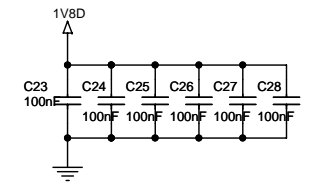

Title		
WIZ-Embedded WebServer : Main MCU		
Size	Document Number	Rev
B	http://www.wiznet.co.kr	0.1
Date:	Thursday, October 09, 2008	Sheet 1 of 2

Title		
WIZ-Embedded WebServer : Network W5300		
Size	Document Number	Rev
B	http://wiznet.co.kr	0.2
Date:	Thursday, October 09, 2008	Sheet 2 of 2