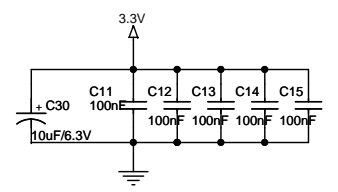

Title		
WIZ-Embedded WebServer : Main MCU		
Size	Document Number	Rev
B	http://www.wiznet.co.kr	0.1
Date:	Thursday, October 09, 2008	Sheet 1 of 2

Title		
WIZ-Embedded WebServer : Network W5300		
Size	Document Number	Rev
B	http://wiznet.co.kr	0.2
Date:	Thursday, October 09, 2008	Sheet 2 of 2