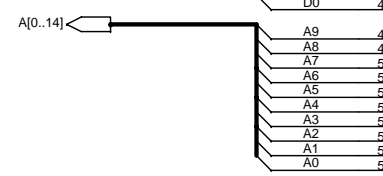

Title		
WIZ-Embedded WebServer : Main MCU		
Size	Document Number	Rev
B	http://www.wiznet.co.kr	0.1
Date:	Thursday, October 09, 2008	Sheet 1 of 2

Title		
WIZ-Embedded WebServer : Network W5300		
Size	Document Number	Rev
B	http://wiznet.co.kr	0.2
Date:	Thursday, October 09, 2008	Sheet 2 of 2