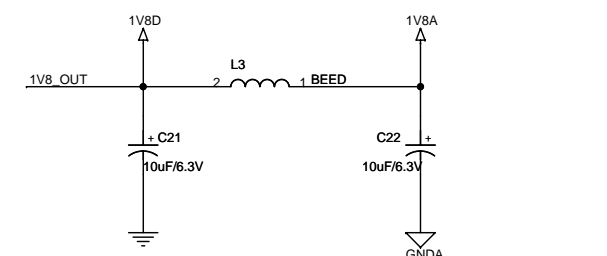

Title		
WIZ-Embedded WebServer : Main MCU		
Size	Document Number	Rev
B	http://www.wiznet.co.kr	0.1
Date:	Thursday, October 09, 2008	Sheet 1 of 2

Title		
WIZ-Embedded WebServer : Network W5300		
Size	Document Number	Rev
B	http://wiznet.co.kr	0.2
Date:	Thursday, October 09, 2008	Sheet 2 of 2