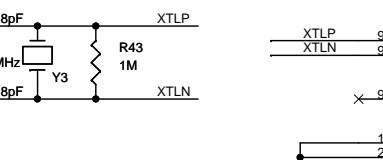

Title		
WIZ-Embedded WebServer : Main MCU		
Size	Document Number	Rev
B	http://www.wiznet.co.kr	0.1
Date:	Thursday, October 09, 2008	Sheet 1 of 2

Title		
WIZ-Embedded WebServer : Network W5300		
Size	Document Number	Rev
B	http://wiznet.co.kr	0.2
Date:	Thursday, October 09, 2008	Sheet 2 of 2