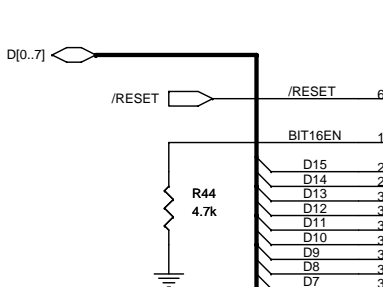

Title		
WIZ-Embedded WebServer : Main MCU		
Size	Document Number	Rev
B	http://www.wiznet.co.kr	0.1
Date:	Thursday, October 09, 2008	Sheet 1 of 2

Title		
WIZ-Embedded WebServer : Network W5300		
Size	Document Number	Rev
B	http://wiznet.co.kr	0.2
Date:	Thursday, October 09, 2008	Sheet 2 of 2