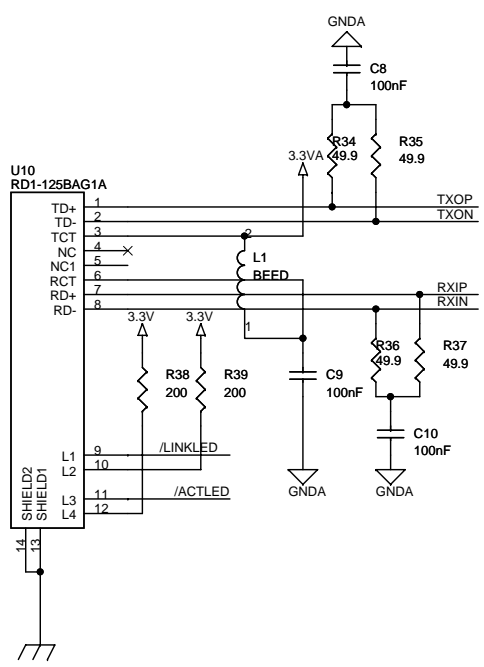

Title		
WIZ-Embedded WebServer : Main MCU		
Size	Document Number	Rev
B	http://www.wiznet.co.kr	0.1
Date:	Thursday, October 09, 2008	Sheet 1 of 2

Title		
WIZ-Embedded WebServer : Network W5300		
Size	Document Number	Rev
B	http://wiznet.co.kr	0.2
Date:	Thursday, October 09, 2008	Sheet 2 of 2