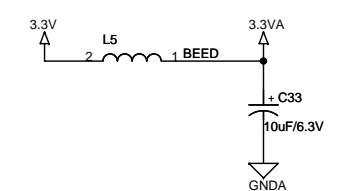

Title		
WIZ-Embedded WebServer : Main MCU		
Size	Document Number	Rev
B	http://www.wiznet.co.kr	0.1
Date:	Thursday, October 09, 2008	Sheet 1 of 2

Title		
WIZ-Embedded WebServer : Network W5300		
Size	Document Number	Rev
B	http://wiznet.co.kr	0.2
Date:	Thursday, October 09, 2008	Sheet 2 of 2